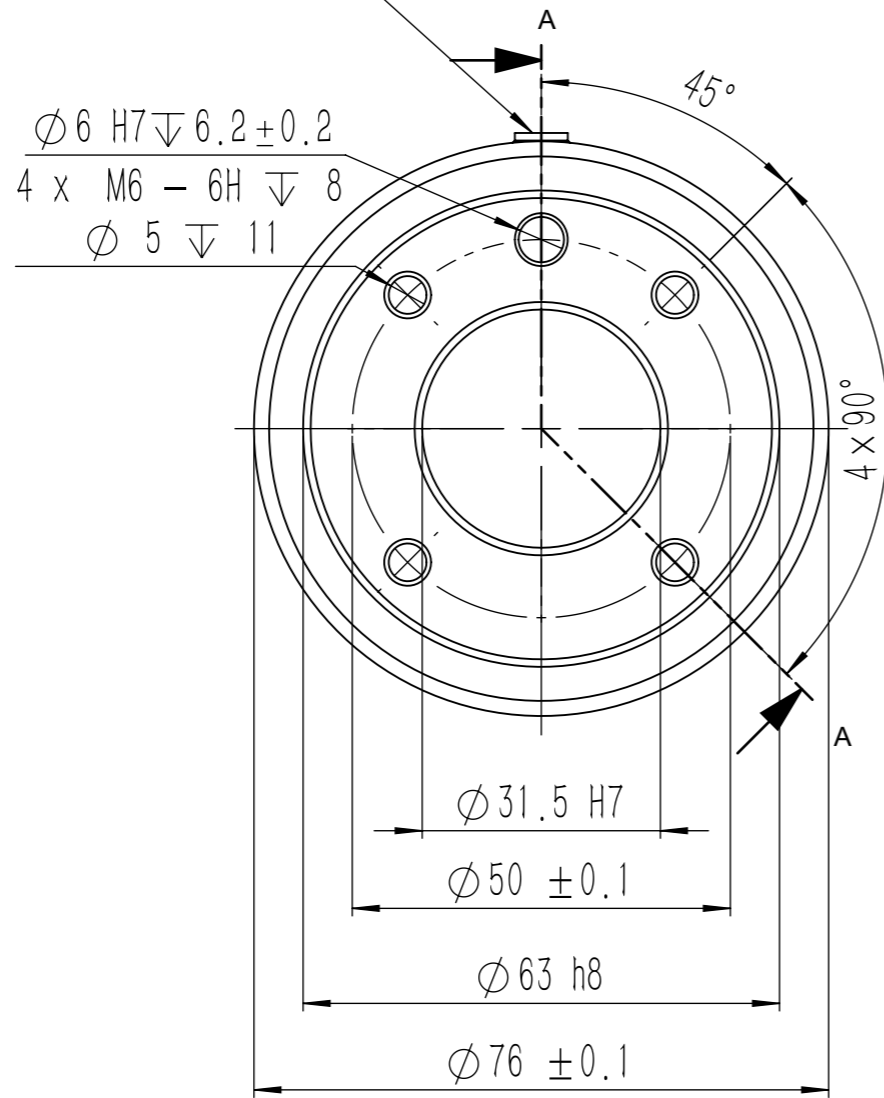

Lumberg RKMW 8-354 connector

TITLE CS63_CS66_Drilling Template for Robot Flange

DATE 5-19-2023

REV. 1.1 NO. T202208006