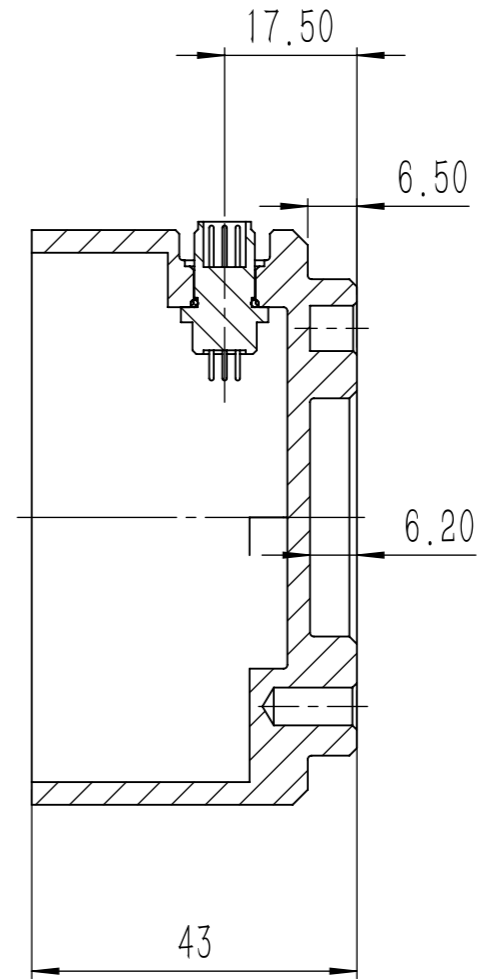

Lumberg RKMW 8-354 connector

TITLE CS63_CS66_Drilling Template for Robot Flange

DATE 5-19-2023

REV. 1.1 NO. T202208006