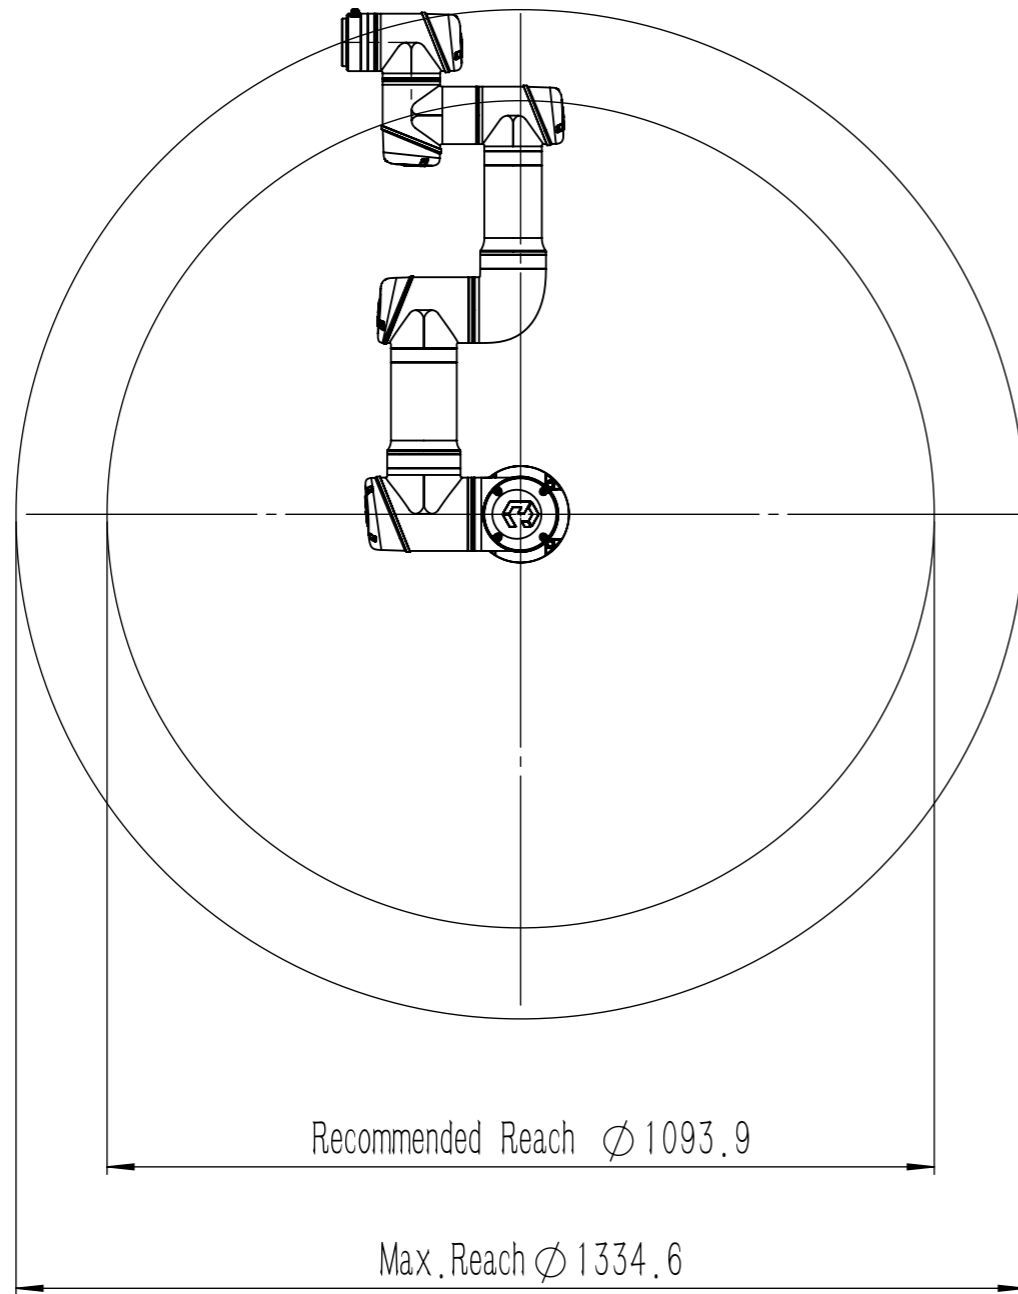

CS63 Working Area  
Top View

CS63 Working Area  
Side View

All dimension is in mm  
For public use

TITLE				CS_CS63_Working range			
DATE				5-19-2023			
REV.	1.1	NO.	T202104004				

### CS63 Dimension

All dimension is in mm  
For public use

TITLE		CS_CS63_Working range	
DATE		5-19-2023	
REV.	1.1	NO.	T202104004