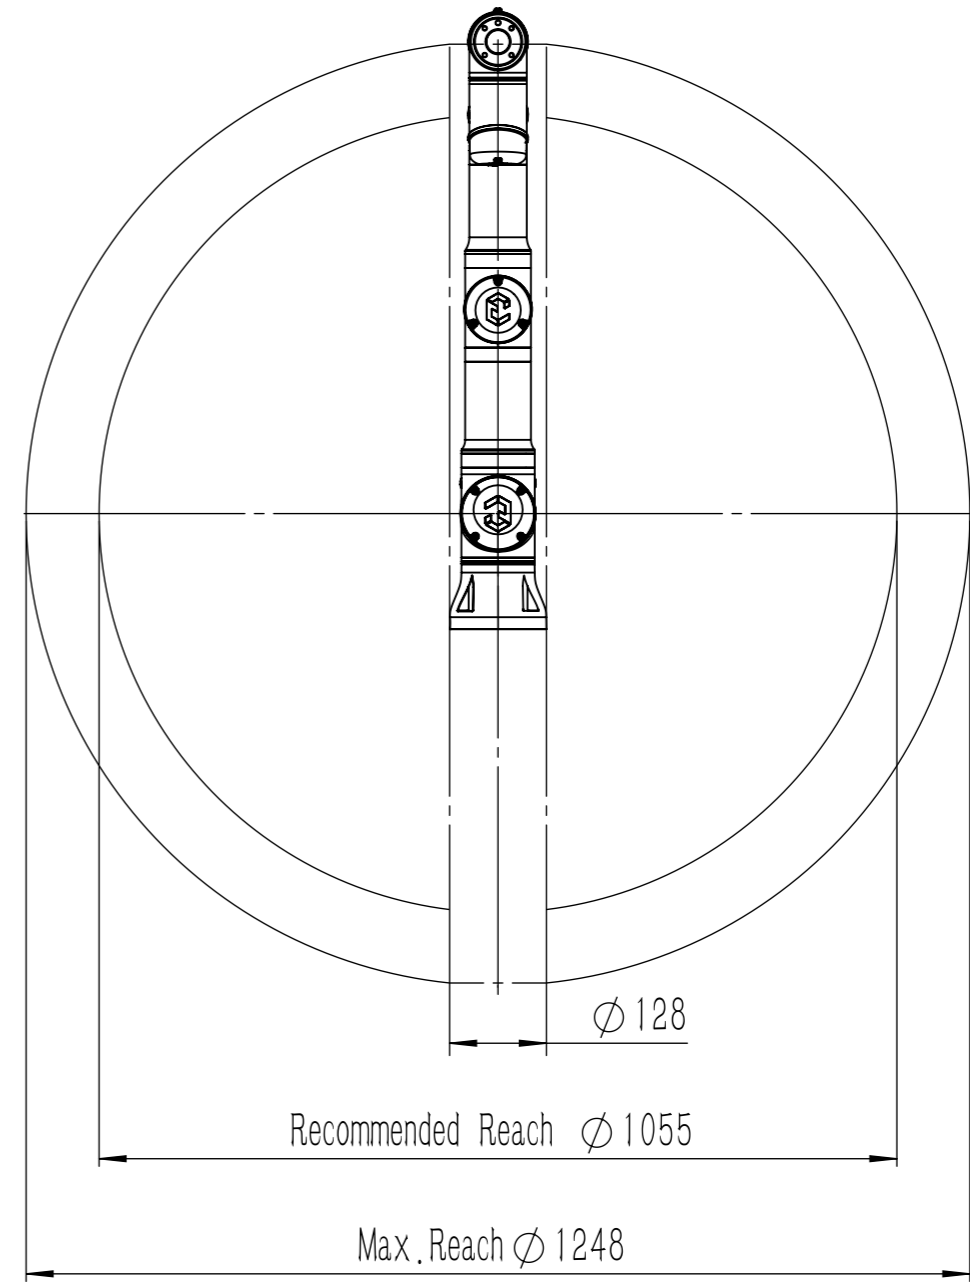

CS63 Working Area  
Top View

CS63 Working Area  
Side View

All dimension is in mm  
For public use

TITLE				CS_CS63_Working range			
DATE				5-19-2023			
REV.	1.1	NO.	T202104004				

### CS63 Dimension

All dimension is in mm  
For public use

TITLE		CS_CS63_Working range	
DATE		5-19-2023	
REV.	1.1	NO.	T202104004