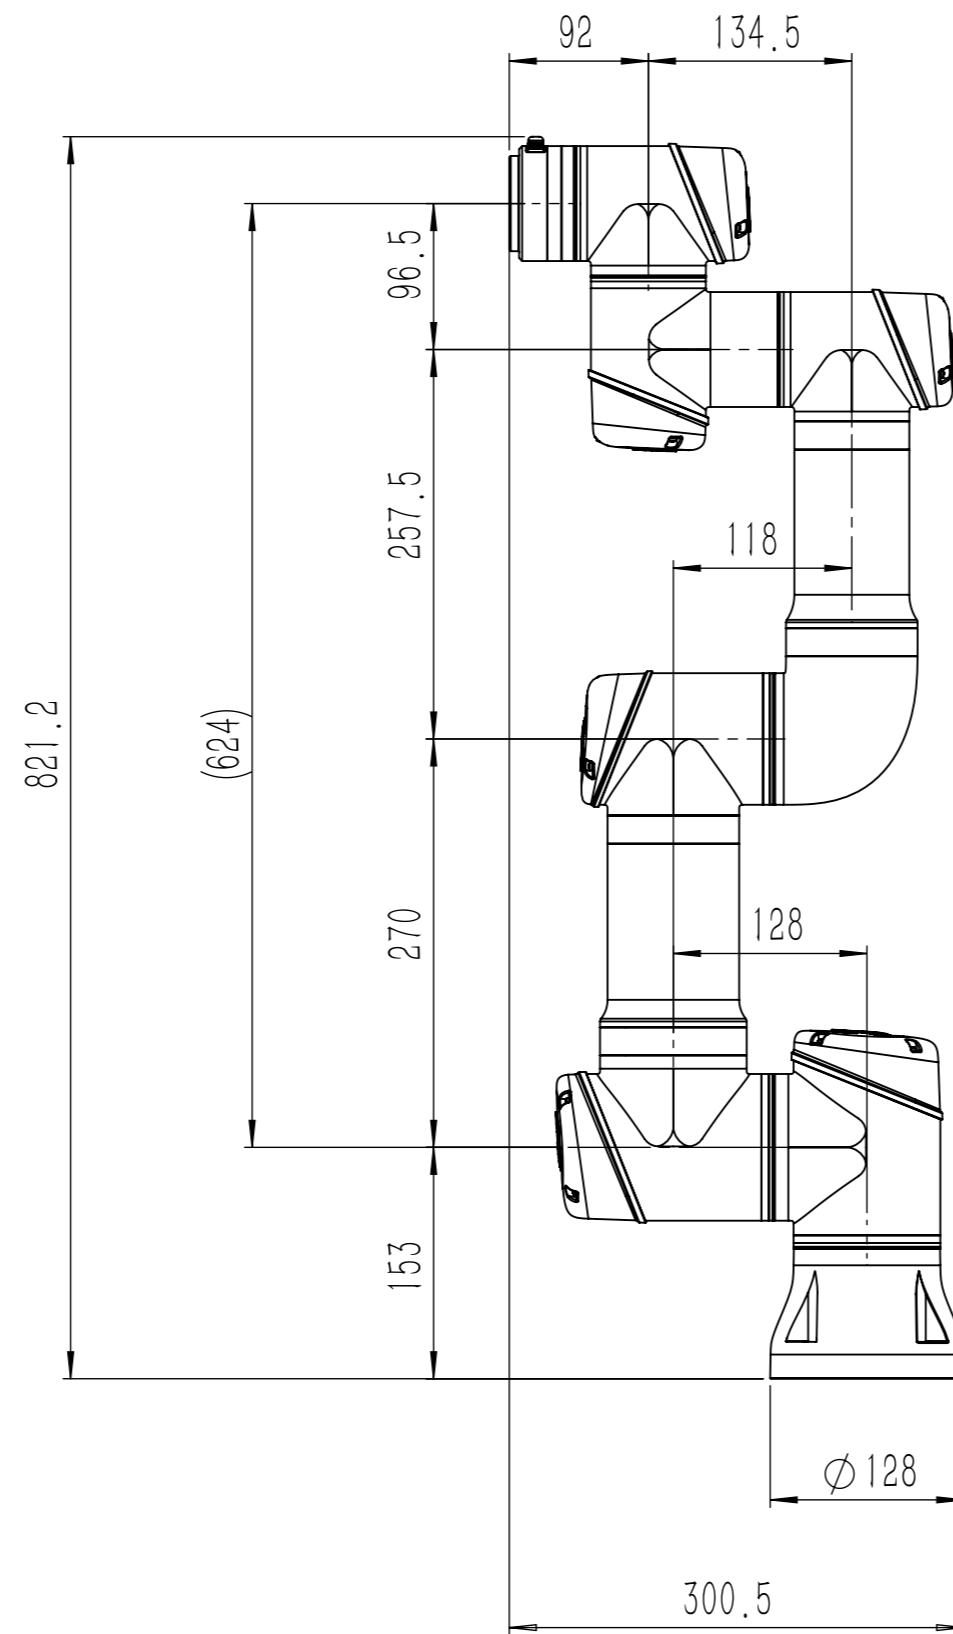

CS63 Working Area  
Top View

CS63 Working Area  
Side View

All dimension is in mm  
For public use

TITLE				CS_CS63_Working range			
DATE				5-19-2023			
REV.	1.1	NO.	T202104004				

### CS63 Dimension

All dimension is in mm  
For public use

TITLE		CS_CS63_Working range	
DATE		5-19-2023	
REV.	1.1	NO.	T202104004